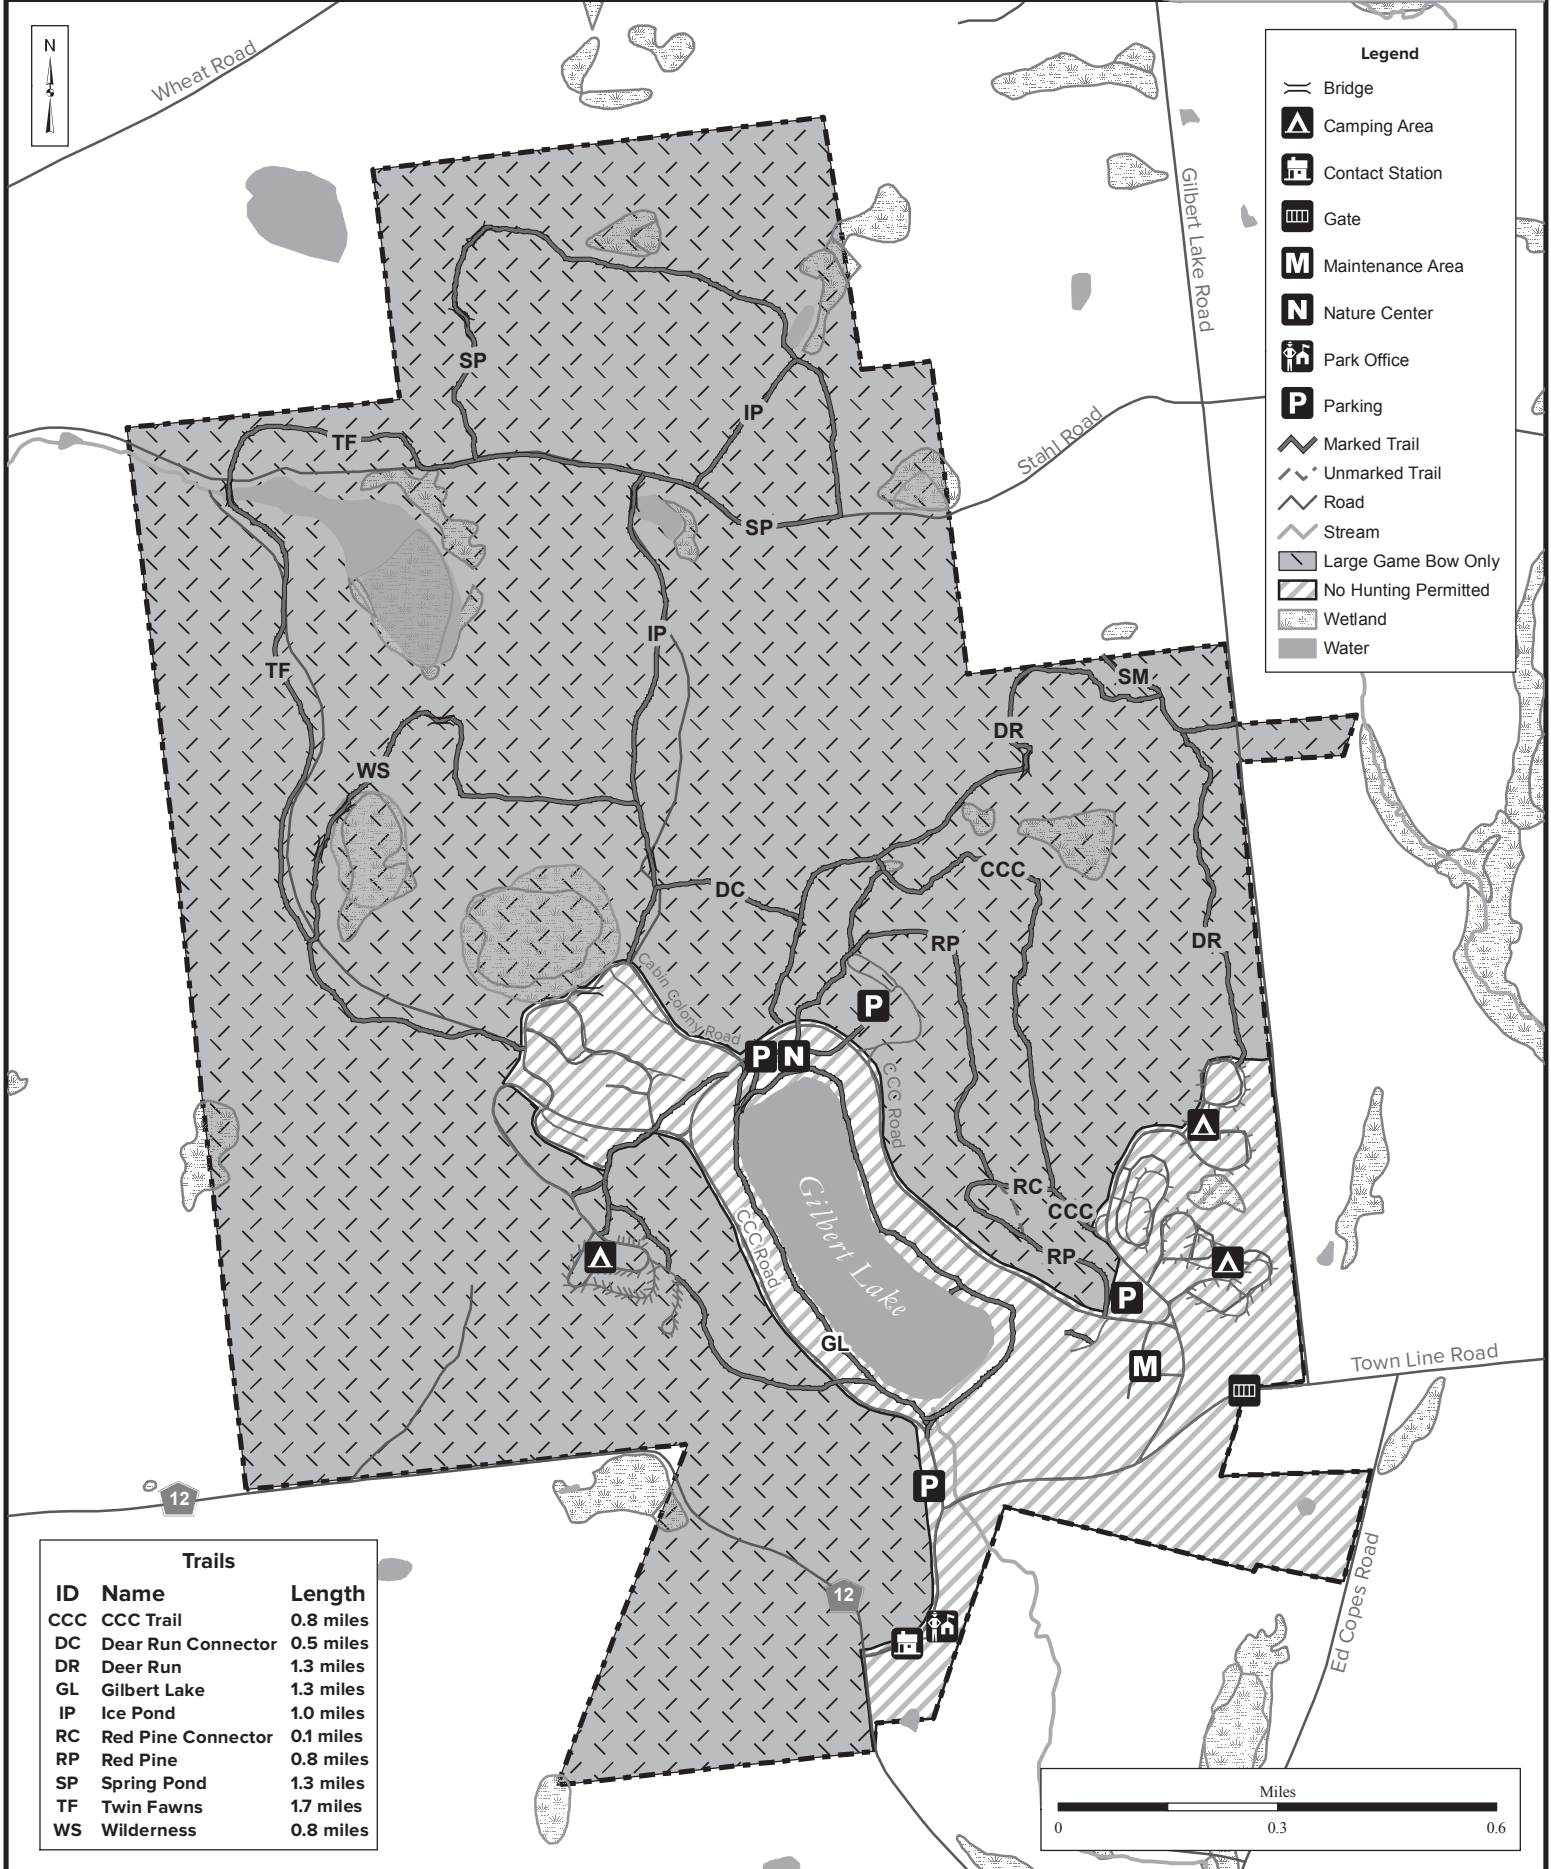

Map produced by NYSOPRHP GIS Bureau, September 22, 2016.

**Legend**

- Bridge
- Camping Area
- Contact Station
- Gate
- Maintenance Area
- Nature Center
- Park Office
- Parking
- Marked Trail
- Unmarked Trail
- Road
- Stream
- Large Game Bow Only
- No Hunting Permitted
- Wetland
- Water

**Trails**

ID	Name	Length
CCC	CCC Trail	0.8 miles
DC	Dear Run Connector	0.5 miles
DR	Dear Run	1.3 miles
GL	Gilbert Lake	1.3 miles
IP	Ice Pond	1.0 miles
RC	Red Pine Connector	0.1 miles
RP	Red Pine	0.8 miles
SP	Spring Pond	1.3 miles
TF	Twin Fawns	1.7 miles
WS	Wilderness	0.8 miles