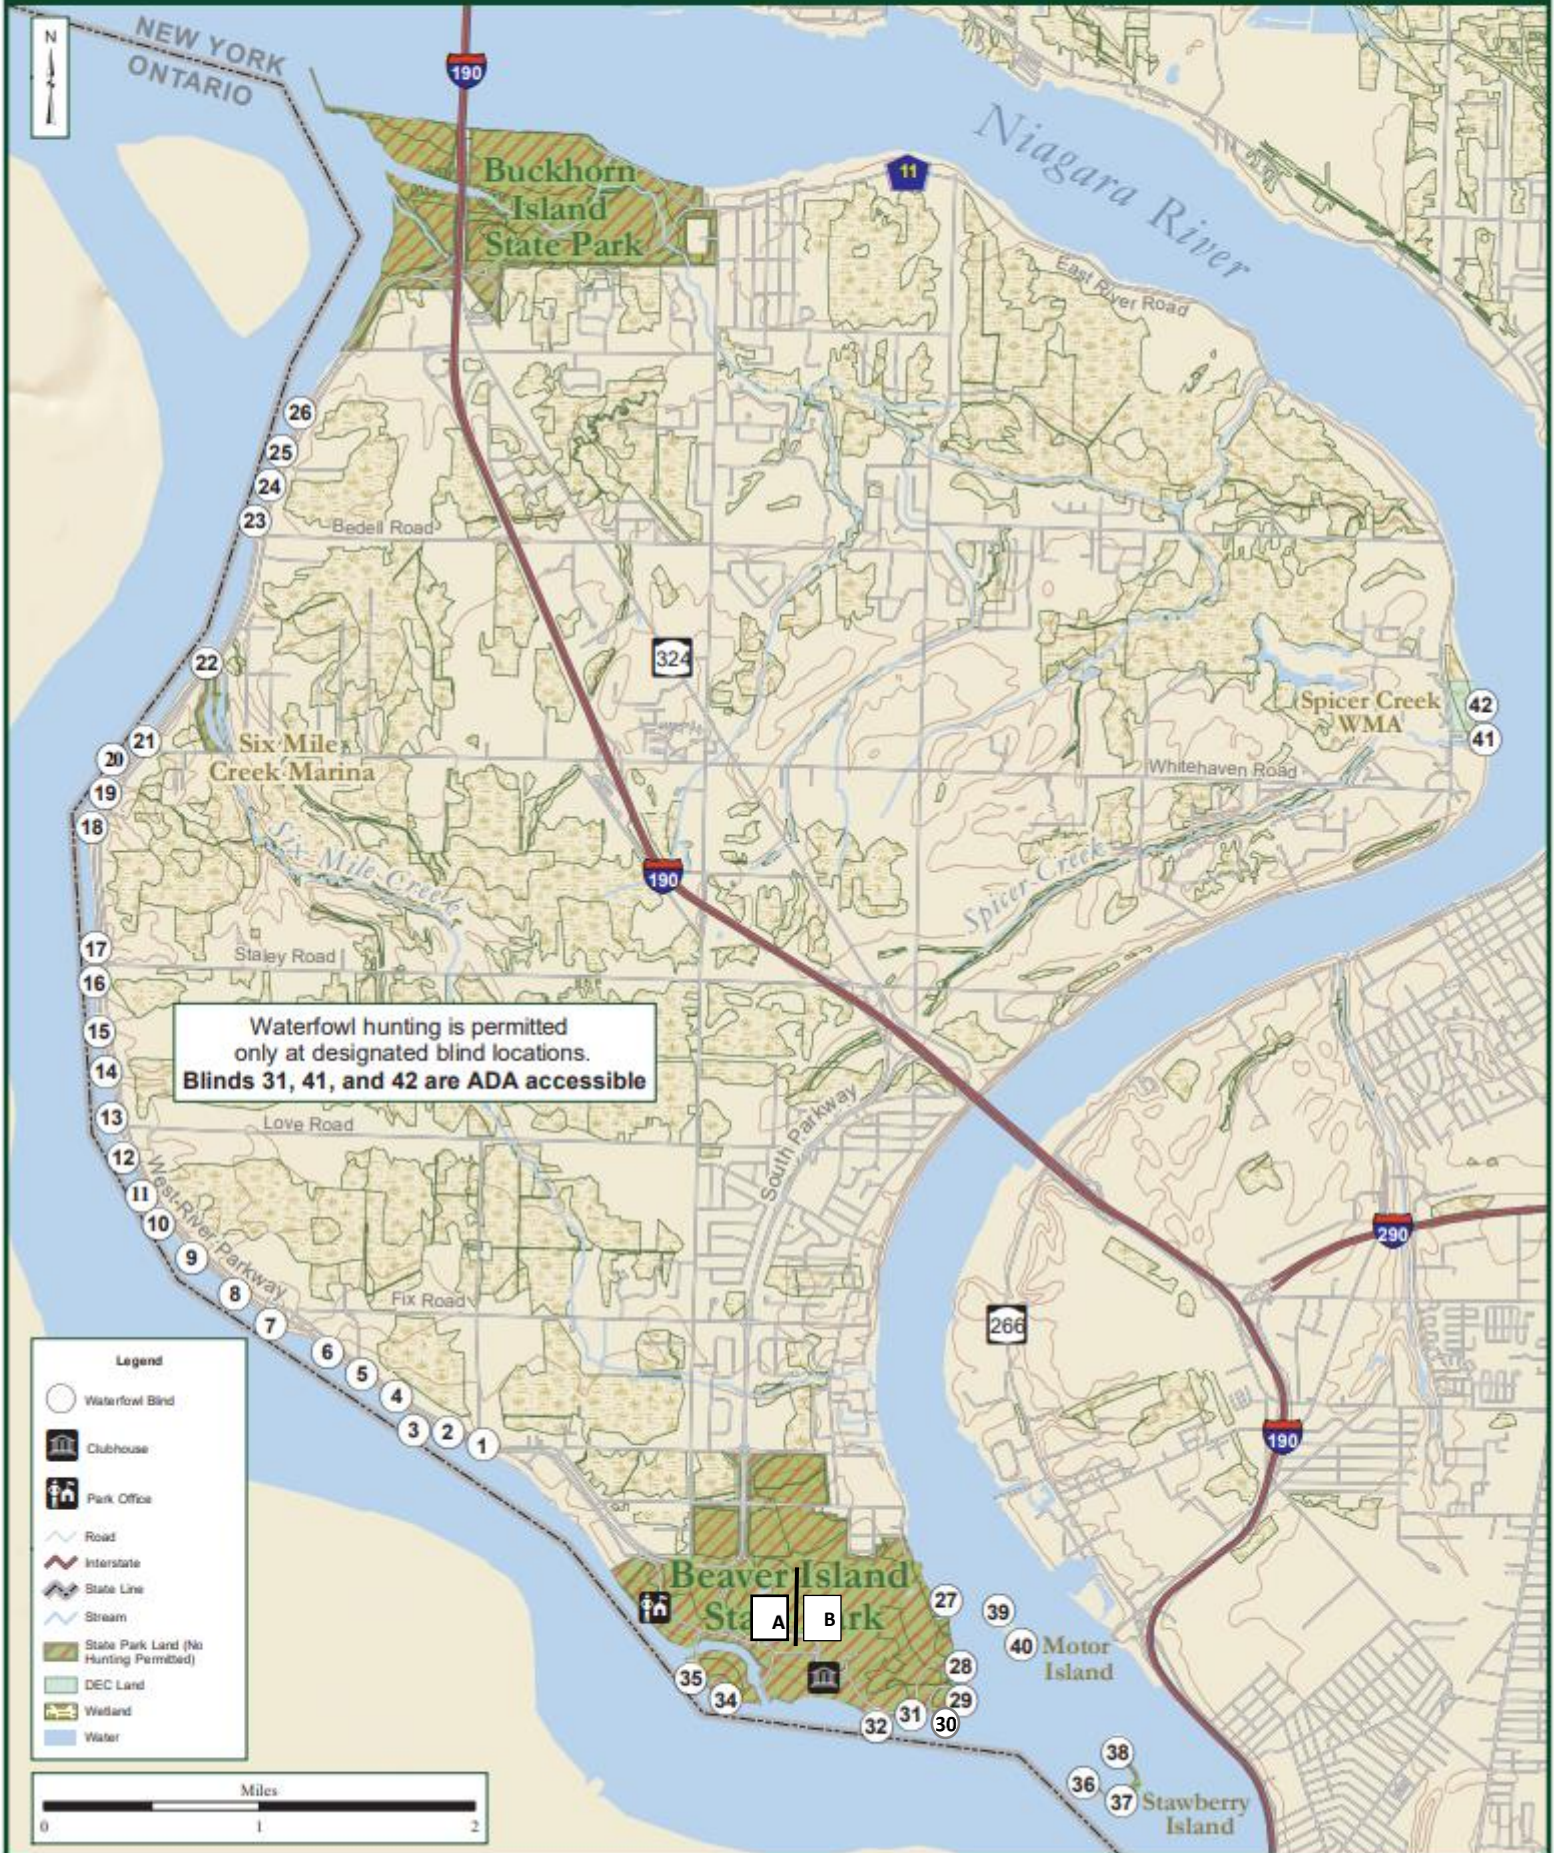

Map produced by NYSOPRHP GIS Bureau, October 15, 2020.

Waterfowl hunting is permitted only at designated blind locations.  
**Blinds 31, 41, and 42 are ADA accessible**

- Legend**
- Waterfowl Blind
  - Clubhouse
  - Park Office
  - Road
  - Interstate
  - State Line
  - Stream
  - State Park Land (No Hunting Permitted)
  - DEC Land
  - Wetland
  - Water