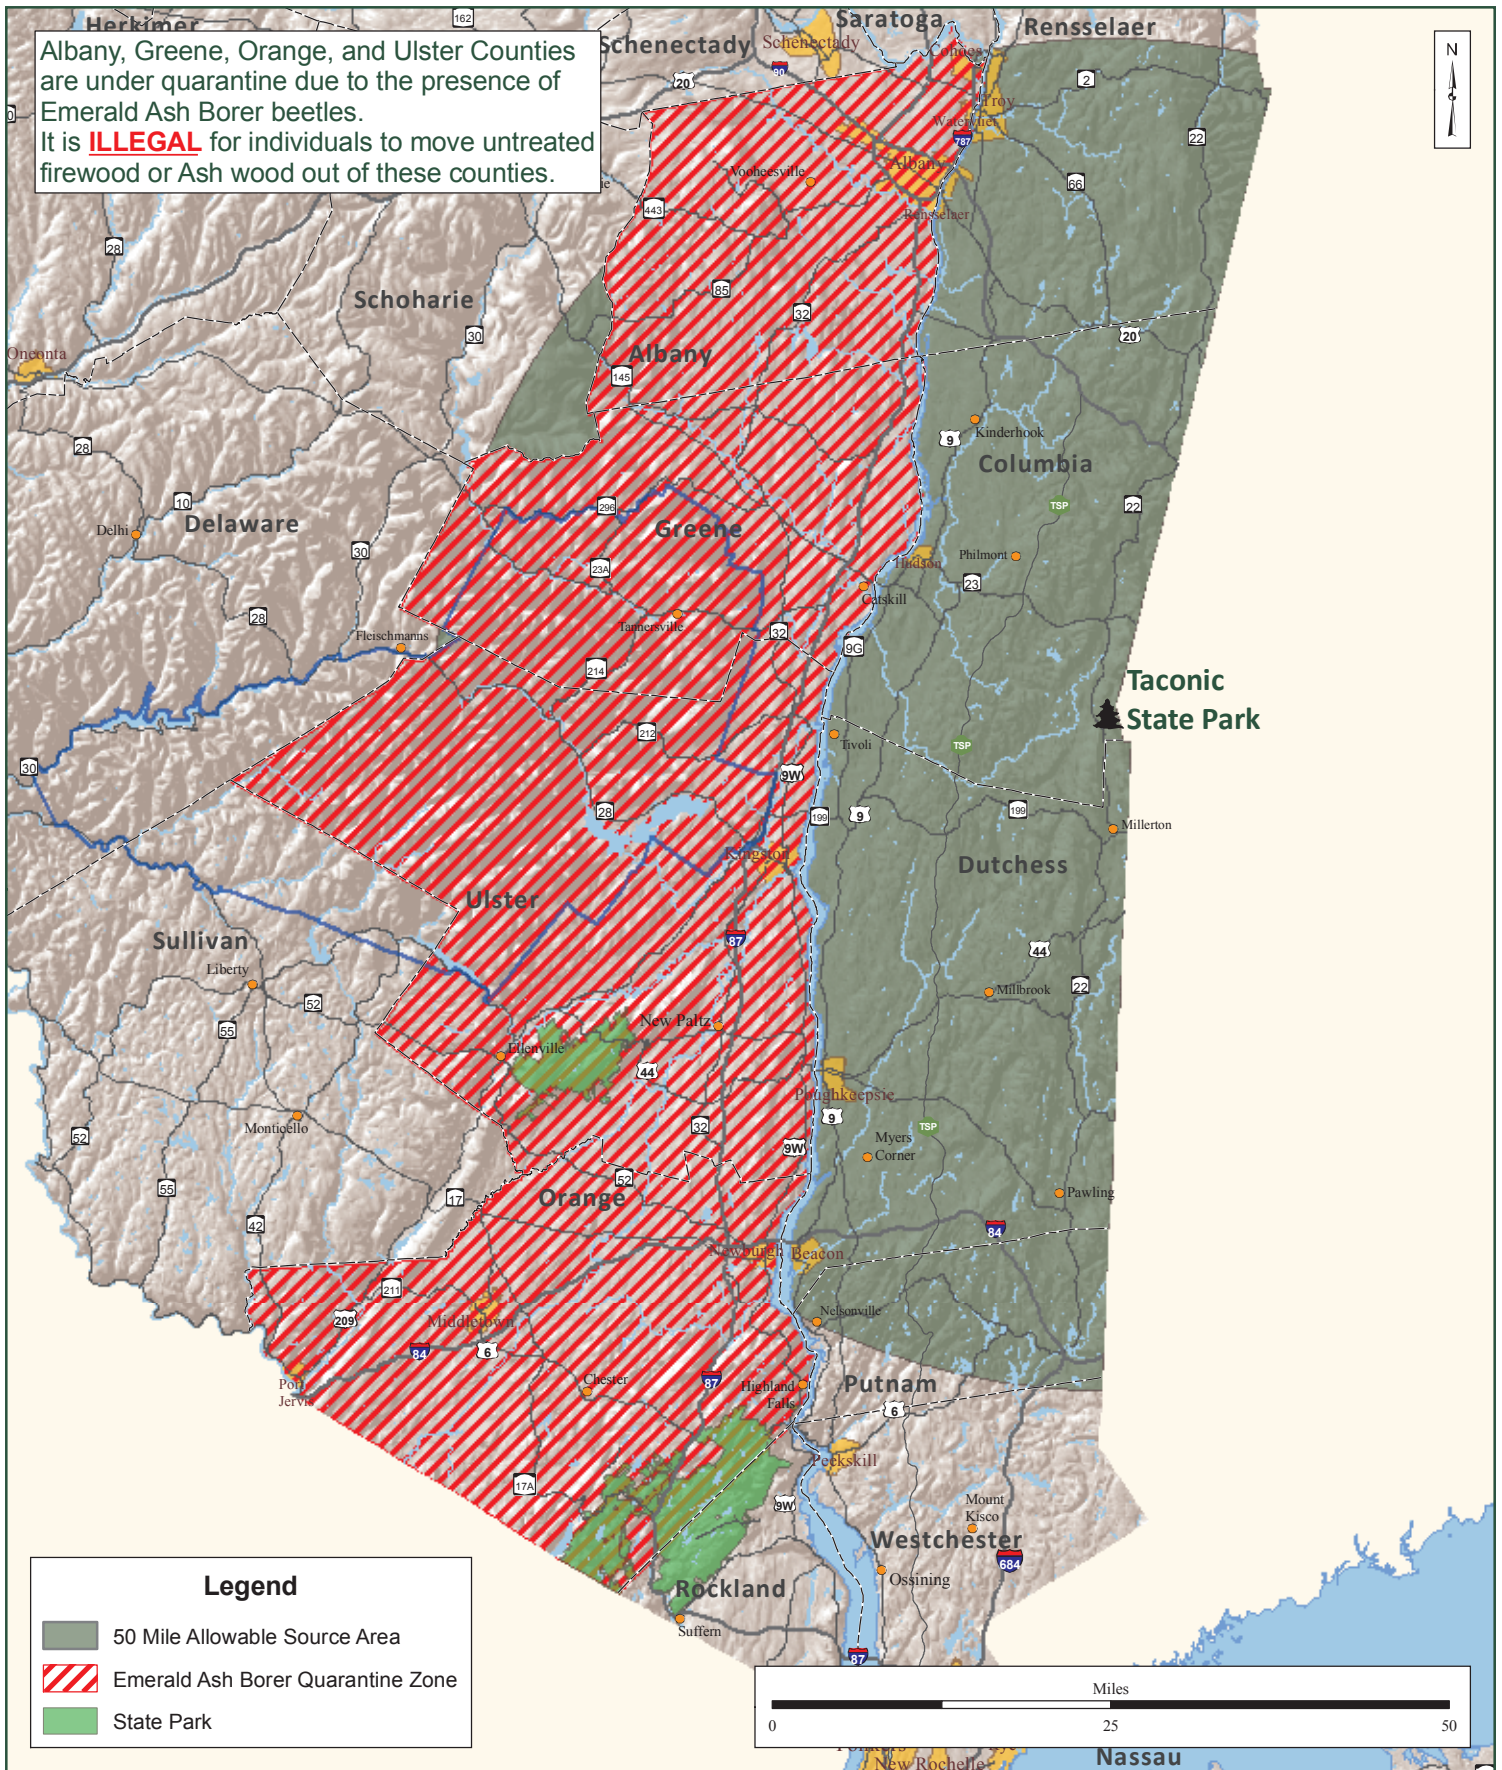

Albany, Greene, Orange, and Ulster Counties are under quarantine due to the presence of Emerald Ash Borer beetles. It is **ILLEGAL** for individuals to move untreated firewood or Ash wood out of these counties.

**Legend**

- 50 Mile Allowable Source Area
- Emerald Ash Borer Quarantine Zone
- State Park

# Untreated Firewood Source Area Taconic State Park

Map produced by NYSOPRHP GIS Unit,  
December 7, 2011.