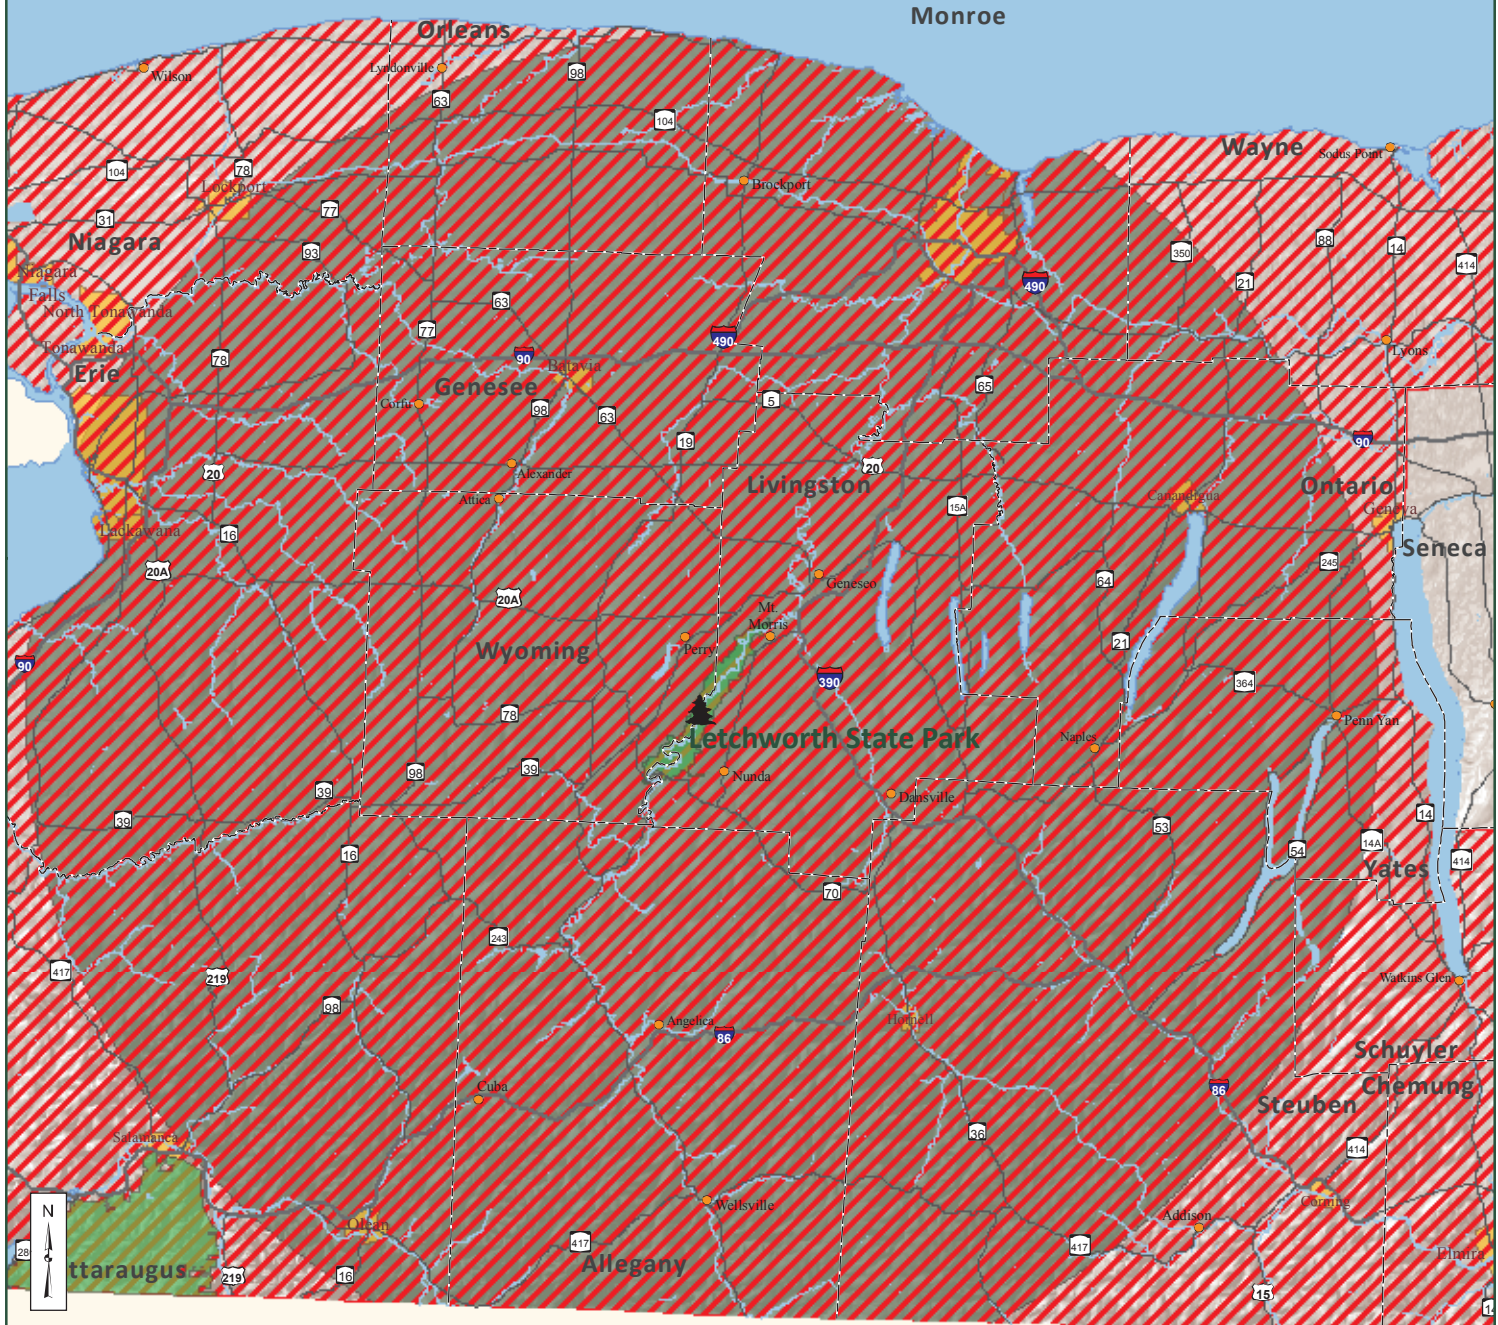

Western New York Counties are under quarantine due to the presence of Emerald Ash Borer beetles. It is **ILLEGAL** for individuals to move untreated firewood or Ash wood out of these counties.

**Legend**

-  50 Mile Allowable Source Area
-  Emerald Ash Borer Quarantine Zone
-  State Park

LAKE ONTARIO

## Untreated Firewood Source Area Letchworth State Park

Map produced by NYSOPRHP GIS Unit,  
December 6, 2011.