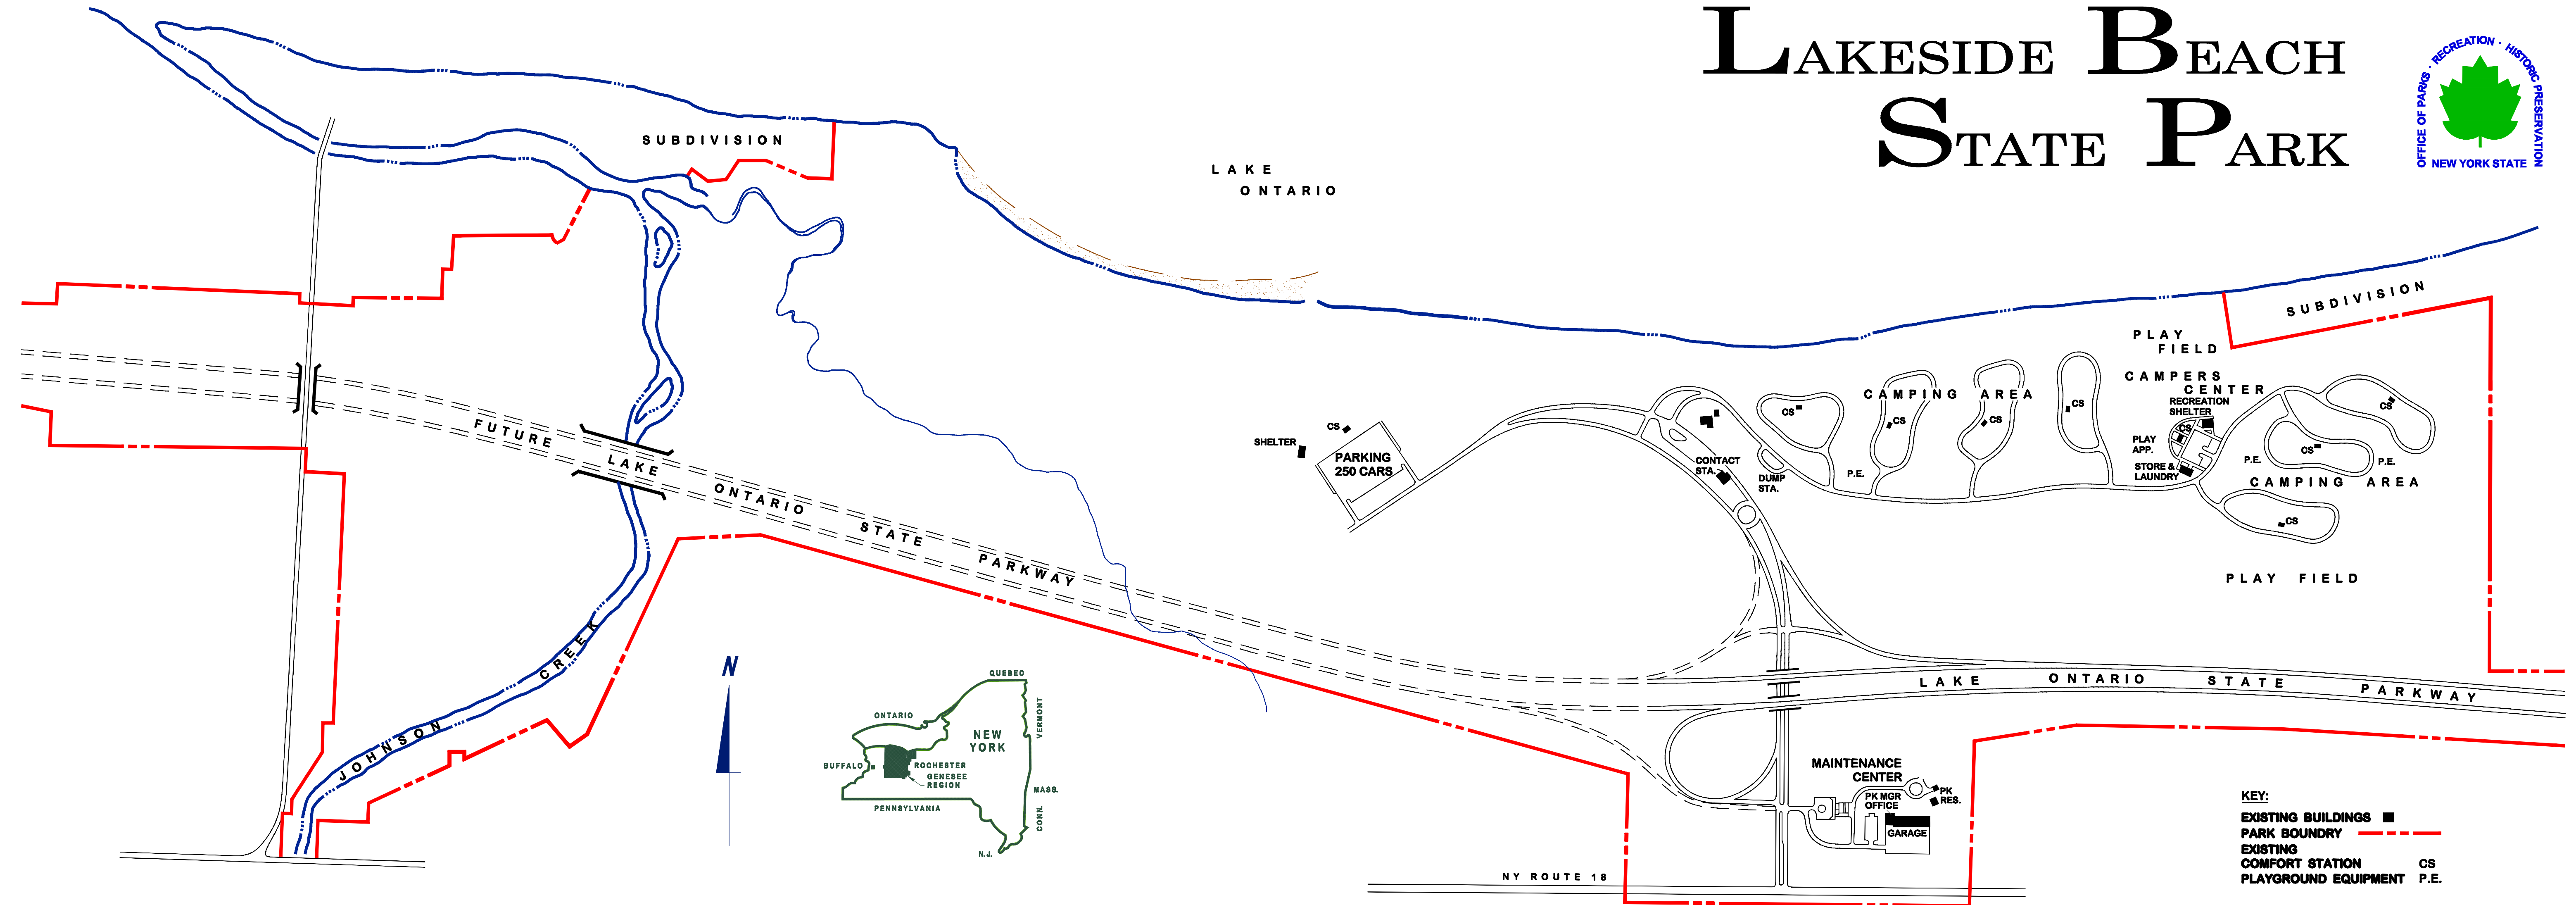

LAKESIDE BEACH STATE PARK

KEY:
 EXISTING BUILDINGS ■
 PARK BOUNDARY - - -
 EXISTING COMFORT STATION CS
 PLAYGROUND EQUIPMENT P.E.